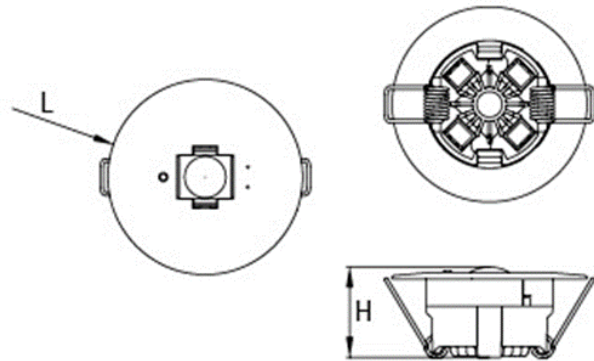

DESCRIPTION

The Recessed LED Emergency Lighting is a non-maintained emergency lighting unit that offers excellent visibility during a power outage. It's usable as individual module and has a running time of over 180 min.

PRODUCT DETAIL

Product Code	BY-EPS-SP0T
Product Description	Recessed LED Emergency Lighting
Colour	White

TECHNICAL SPECIFICATIONS

Power	3W
Lumen	270-330
Color Temperature	6000K
Test function	Automatic selftest 3x per year
Battery	7.4V 2200mAh
Running time	>180min
Charging time	24 Hours
Dimensions l x b x h (mm)	58 x 25.5
IP rating	IP20
IK rating	IK08
Protection class	II
Voltage	AC 220 - 240
Frequency	Hz50 / Hz60
Materials	Aluminium
Color	Black
Application	-20°C ~ 45°C
Product warranty	3 year

DETAILS AND MEASUREMENTS

PRODUCT DIMENSIONS

Diameter (L)	58 mm
Depth (H)	25.5 mm