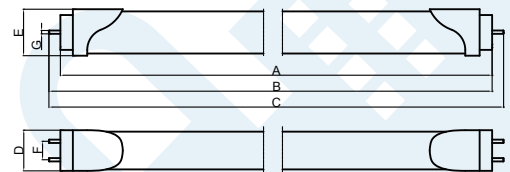

Applications

- Car parks
- Refrigeration
- Offices
- Supermarkets
- Retail
- Train / Metro / Bus Stations
- Bus / Metro / Train
- Factories

Parameters

Lifespan	50000H		
Rated power	10W / 12W / 18W / 28W		
Voltage	AC 90-264V 50Hz/60Hz		
Lamp size	600 mm 900 mm 1200 mm 1500 mm		
Beam angle	140°		
CRI	≥80		
Color temperature	3000K/4000K/5000K/6500K		
Luminous flux (Milky diffuser)	10W	12W	18W / 28W
	1100lm	1320lm	1980lm / 3080lm
Working environment	-30°C~50°C		
Power factor	>0.95		
Power efficiency	>86%		
Dimmable	Optional		

	A		B		C	D	E	F	G
	Max	Min	Max	Max					
10W (600mm)	589.8	594.5	596.9	604.0	28	32	12.7	2.3	
12W (900mm)	894.6	899.3	901.7	908.8					
18W (1200mm)	1199.4	1204.1	1206.5	1213.2					
28W (1500mm)	1500.0	1504.7	1507.1	1514.2					