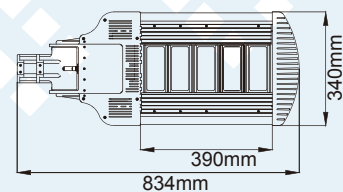

Parameters

Lifespan	50000H	
Rated power	140W / 160W	
Voltage	AC 176-264V Hz50/Hz60	
Lamp size	834 x 340 x 100mm	
Beam angle	140°x70°	
CRI	≥75	
Color temperature	3000K/4000K/5000K/6500K	
Luminous flux	140W	14000lm
	160W	16000lm
Working environment	-30°C~50°C	
Protection rate	IP66	
Power factor	>0.95	
Power efficiency	>90%	
Dimmable	Yes	