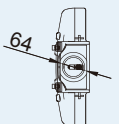

Parameters

Lifespan	50000H	
Rated power	140W / 160W	
Voltage	AC 176-264V Hz50/Hz60	
Lamp size	834 x 340 x 100mm	
Beam angle	140°x70°	
CRI	≥75	
Color temperature	3000K/4000K/5000K/6500K	
Luminous flux	140W	14000lm
	160W	16000lm
Working environment	-30°C~50°C	
Protection rate	IP66	
Power factor	>0.95	
Power efficiency	>90%	
Dimmable	Yes	