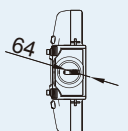

Parameters

Lifespan	50000H		
Rated power	100W / 110W / 120W / 130W		
Voltage	100W / 120W	DC24V	
	110W / 130W	AC 176-264V Hz50/Hz60	
Lamp size	756 x 340 x 100mm		
Beam angle	140°x70°		
CRI	≥75		
Color temperature	3000K/4000K/5000K/6500K		
Luminous flux	100W	10000lm	
	110W	11000lm	
	120W	12000lm	
	130W	13000lm	
Working environment	-30°C~50°C		
Protection rate	IP66		
Power factor	>0.95		
Power efficiency	>90%		
Dimmable	Yes		