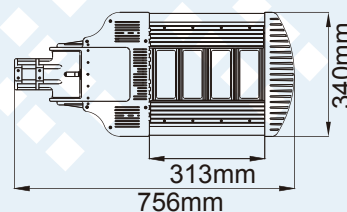

Parameters

Lifespan	50000H		
Rated power	100W / 110W / 120W / 130W		
Voltage	100W / 120W	DC24V	
	110W / 130W	AC 176-264V Hz50/Hz60	
Lamp size	756 x 340 x 100mm		
Beam angle	140°x70°		
CRI	≥75		
Color temperature	3000K/4000K/5000K/6500K		
Luminous flux	100W	10000lm	
	110W	11000lm	
	120W	12000lm	
	130W	13000lm	
Working environment	-30°C~50°C		
Protection rate	IP66		
Power factor	>0.95		
Power efficiency	>90%		
Dimmable	Yes		