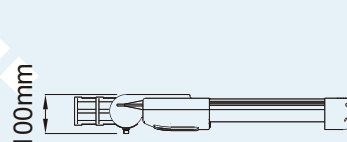

Parameters

Lifespan	50000H		
Rated power	100W / 110W / 120W / 130W		
Voltage	100W / 120W	DC24V	
	110W / 130W	AC 176-264V Hz50/Hz60	
Lamp size	756 x 340 x 100mm		
Beam angle	140°x70°		
CRI	≥75		
Color temperature	3000K/4000K/5000K/6500K		
Luminous flux	100W	10000lm	
	110W	11000lm	
	120W	12000lm	
	130W	13000lm	
Working environment	-30°C~50°C		
Protection rate	IP66		
Power factor	>0.95		
Power efficiency	>90%		
Dimmable	Yes		