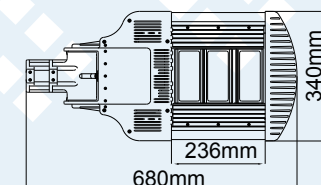

## Parameters

Lifespan	50000H		
Rated power	70W / 75W / 80W / 90W		
Voltage	70W / 80W	DC24V	
	75W / 90W	AC 176-264V Hz50/Hz60	
Lamp size	680 x 340 x 100mm		
Beam angle	140°x70°		
CRI	≥75		
Color temperature	3000K/4000K/5000K/6500K		
Luminous flux	70W	7000lm	
	75W	7500lm	
	80W	8000lm	
	90W	9000lm	
	Working environment	-30°C~50°C	
Protection rate	IP66		
Power factor	>0.95		
Power efficiency	>90%		
Dimmable	Yes		