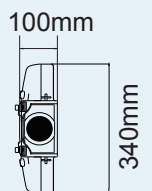

## Parameters

Lifespan	50000H		
Rated power	70W / 75W / 80W / 90W		
Voltage	70W / 80W	DC24V	
	75W / 90W	AC 176-264V Hz50/Hz60	
Lamp size	680 x 340 x 100mm		
Beam angle	140°x70°		
CRI	≥75		
Color temperature	3000K/4000K/5000K/6500K		
Luminous flux	70W	7000lm	
	75W	7500lm	
	80W	8000lm	
	90W	9000lm	
	Working environment	-30°C~50°C	
Protection rate	IP66		
Power factor	>0.95		
Power efficiency	>90%		
Dimmable	Yes		