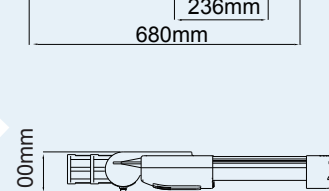

## Parameters

Lifespan	50000H		
Rated power	70W / 75W / 80W / 90W		
Voltage	70W / 80W	DC24V	
	75W / 90W	AC 176-264V Hz50/Hz60	
Lamp size	680 x 340 x 100mm		
Beam angle	140°x70°		
CRI	≥75		
Color temperature	3000K/4000K/5000K/6500K		
Luminous flux	70W	7000lm	
	75W	7500lm	
	80W	8000lm	
	90W	9000lm	
	Working environment	-30°C~50°C	
Protection rate	IP66		
Power factor	>0.95		
Power efficiency	>90%		
Dimmable	Yes		