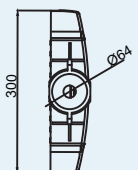

Parameters

Lifespan	>50000H	
	<i>Operates ambient temperature of 25 degree with lifespan above 100,000H</i>	
Rated power	80W / 100W / 120W	
Voltage	AC 176-264V Hz50/Hz60	
Lamp size	Ø64 715 x 300 x 76 mm	
Lamp weight	8.5kg	
Beam angle	140°x70°	
CRI	≥75	
Color temperature	3000K/4000K/5000K/6500K	
Luminous flux	80W	8800lm
	100W	11000lm
	120W	13200lm
Working environment	-30°C~50°C	
Protection rate	IP66	
Power factor	>0.95	
Power efficiency	>90%	
Dimmable (Optional)	1 - 10v Dimming	

2500k   4000k   7500k