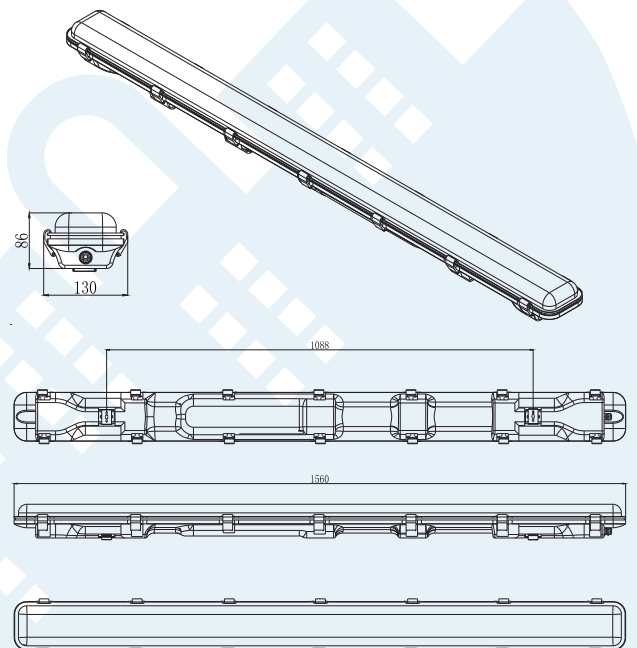

## Parameters

Lifespan	50000H	
Rated power	35W / 70W	
Voltage	AC 220-240V Hz50/Hz60	AC 110V Hz50/Hz60
Lamp size	1560 x 84 x 84 mm	
Beam angle	140°	
CRI	≥85	
Color temperature	4000K/5000K/6500K	
Luminous flux	35W	4200lm
	70W	8400lm
Working environment	-20°C~45°C	
Protection rate	IP65	
Power factor	>0.95	
Dimmable	Optional 1-10v Dimming	
EPS System	Optional : 90 mins / 180 mins	