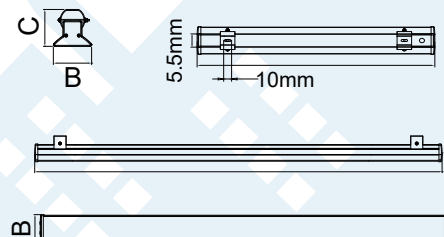

## Parameters

Lifespan	50000H	
Rated power	5W / 10W / 12W / 18W / 28W / 40W / 56W	
Voltage	AC 90-264V Hz50/Hz60	
Lamp size	5W	285 x 78 x 75 mm
	10W	573 x 78 x 75 mm
	12W	870 x 78 x 75 mm
	18W	1183 x 78 x 75 mm
	28W / 40W / 56W	1500 x 78 x 75 mm
Beam angle	140°	
CRI	≥80	
Color temperature	3000K/4000K/5000K/6500K	
Luminous flux (Milky diffuser)	5W	675lm
	10W	1350lm
	12W	1620lm
	18W	2430lm
	28W	3780lm
	40W	5400lm
	56W	7560lm
Working environment	-20°C~45°C	
Protection rate	IP20	
Power factor	>0.98	
Power efficiency	>88%	
Dimmable	Optional	