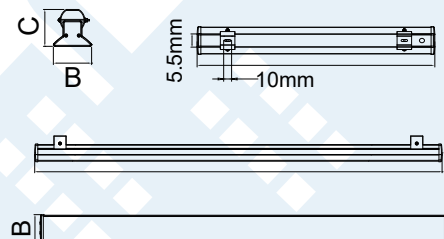

Parameters

Lifespan	50000H	
Rated power	5W / 10W / 12W / 18W / 28W / 40W / 56W	
Voltage	AC 90-264V Hz50/Hz60	
Lamp size	5W	285 x 78 x 75 mm
	10W	573 x 78 x 75 mm
	12W	870 x 78 x 75 mm
	18W	1183 x 78 x 75 mm
	28W / 40W / 56W	1500 x 78 x 75 mm
Beam angle	140°	
CRI	≥80	
Color temperature	3000K/4000K/5000K/6500K	
Luminous flux (Milky diffuser)	5W	675lm
	10W	1350lm
	12W	1620lm
	18W	2430lm
	28W	3780lm
	40W	5400lm
	56W	7560lm
Working environment	-20°C~45°C	
Protection rate	IP20	
Power factor	>0.98	
Power efficiency	>88%	
Dimmable	Optional	